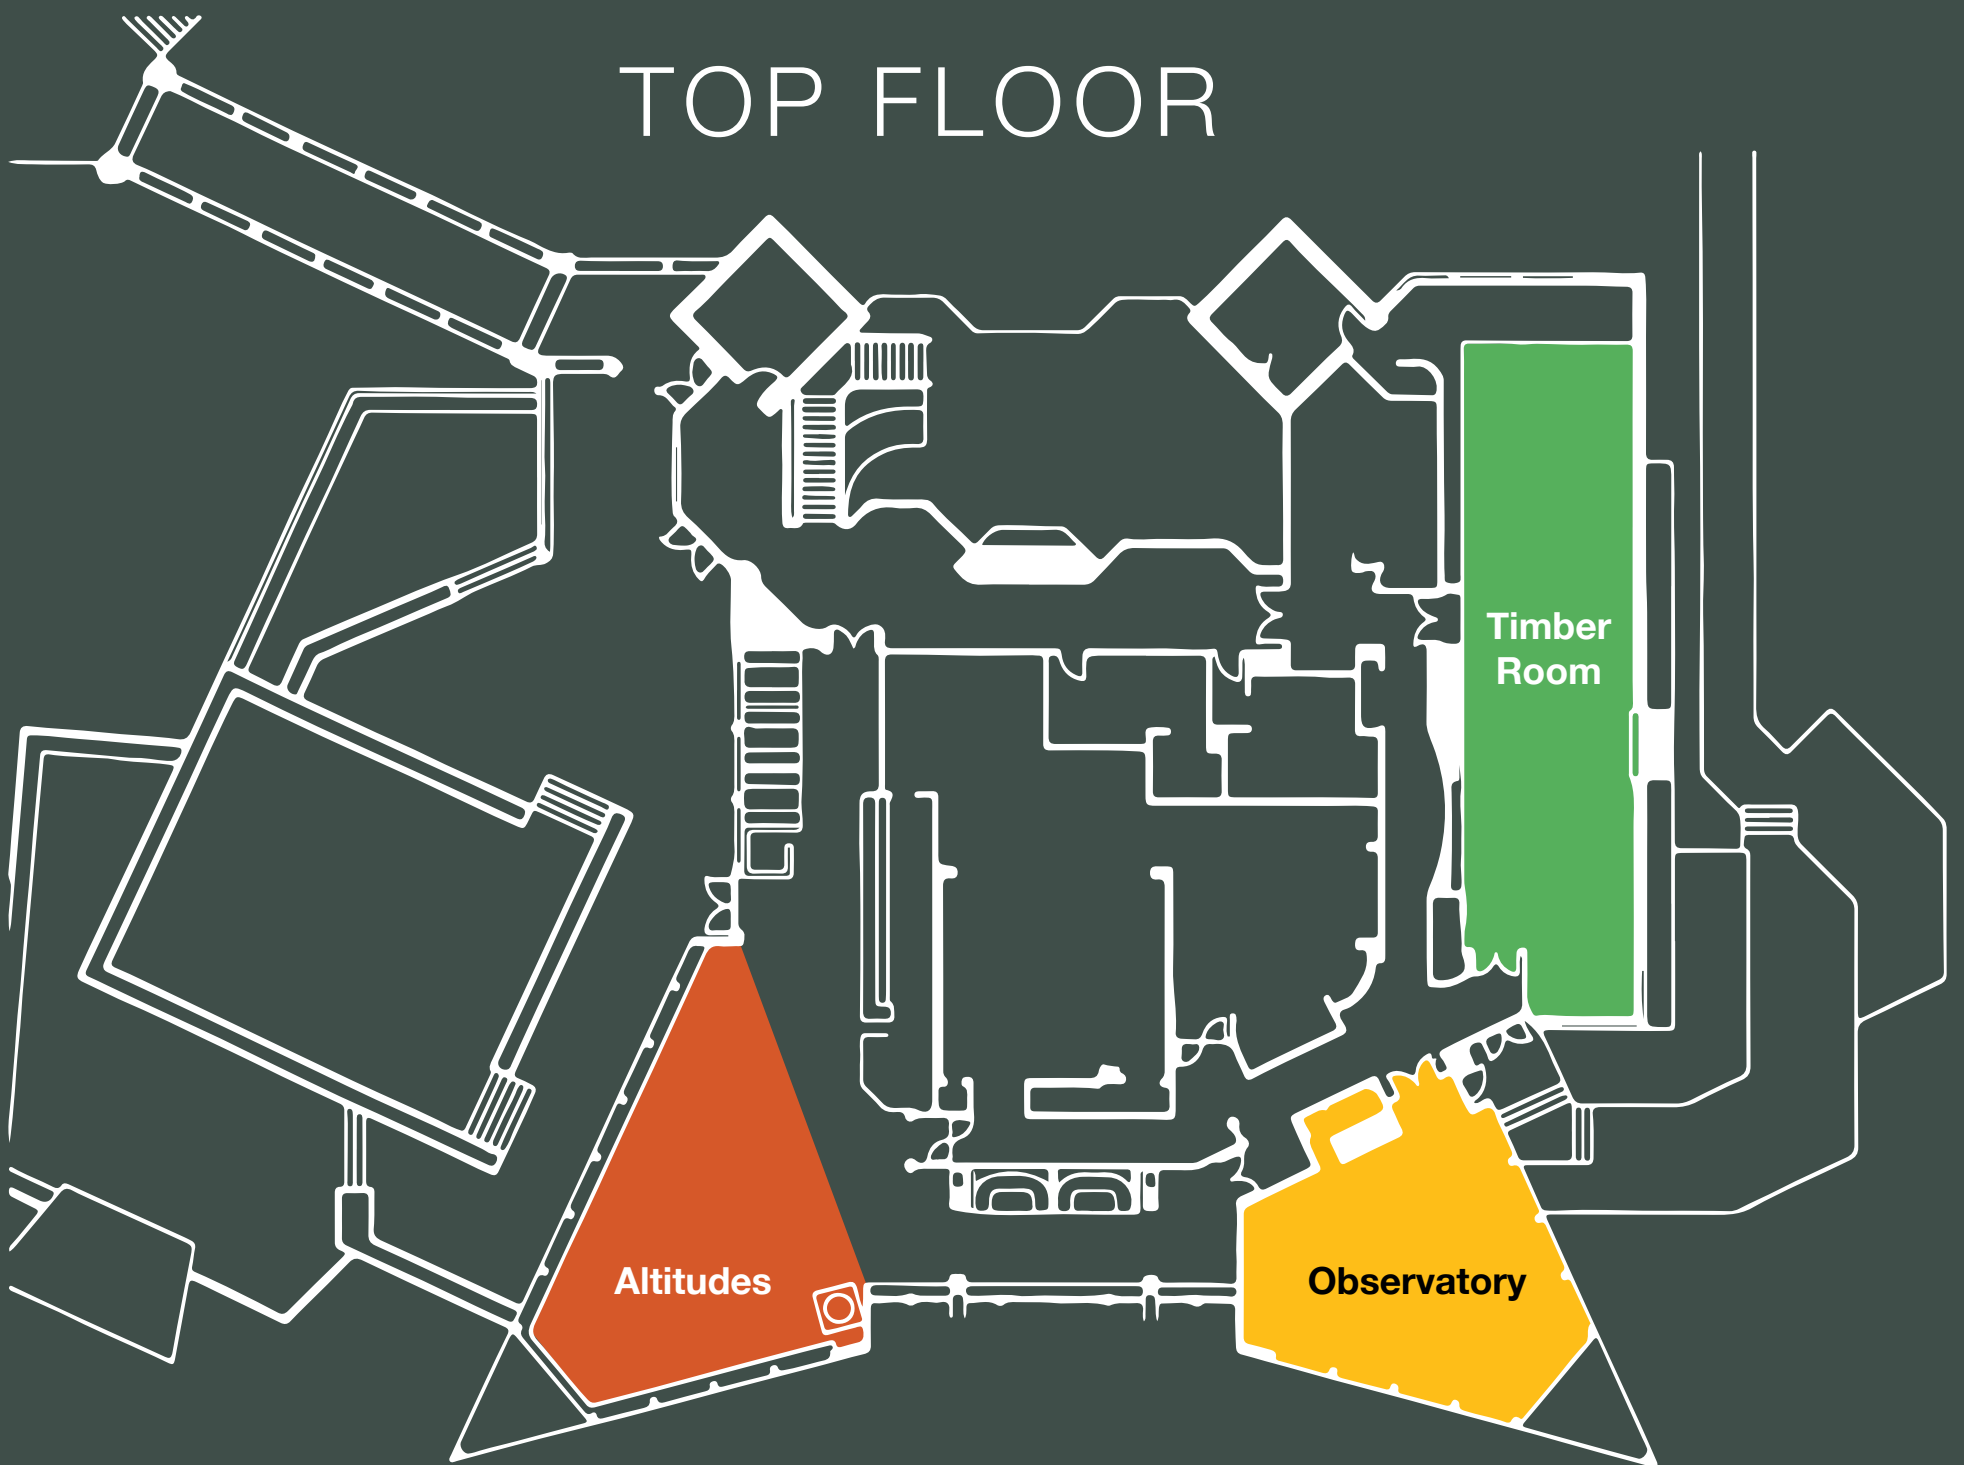

Grouse Mountain Floor Plan

In Partnership with
coastcapital

TOP FLOOR

MAIN FLOOR

TOP FLOOR

- Altitudes**
Kate Yahn, *Musician*
- Observatory**
Elliott Sinn, *Poet*
- Timber Room**
Guntaj Deep Singh, *Muralist*

MAIN FLOOR

- Theatre**
Films Screenings
- Lupins**
Krystal Dos Santos, *Musician*
- Atrium**
Colleen Veneables, *Violinist*
Owl Ambassador
Bear Ambassador
360° Photo Booth

OUTDOORS

- DJ
- Eco Walk / Snowshoeing
- Hot Chocolate Bar
- Ice Skating Rentals